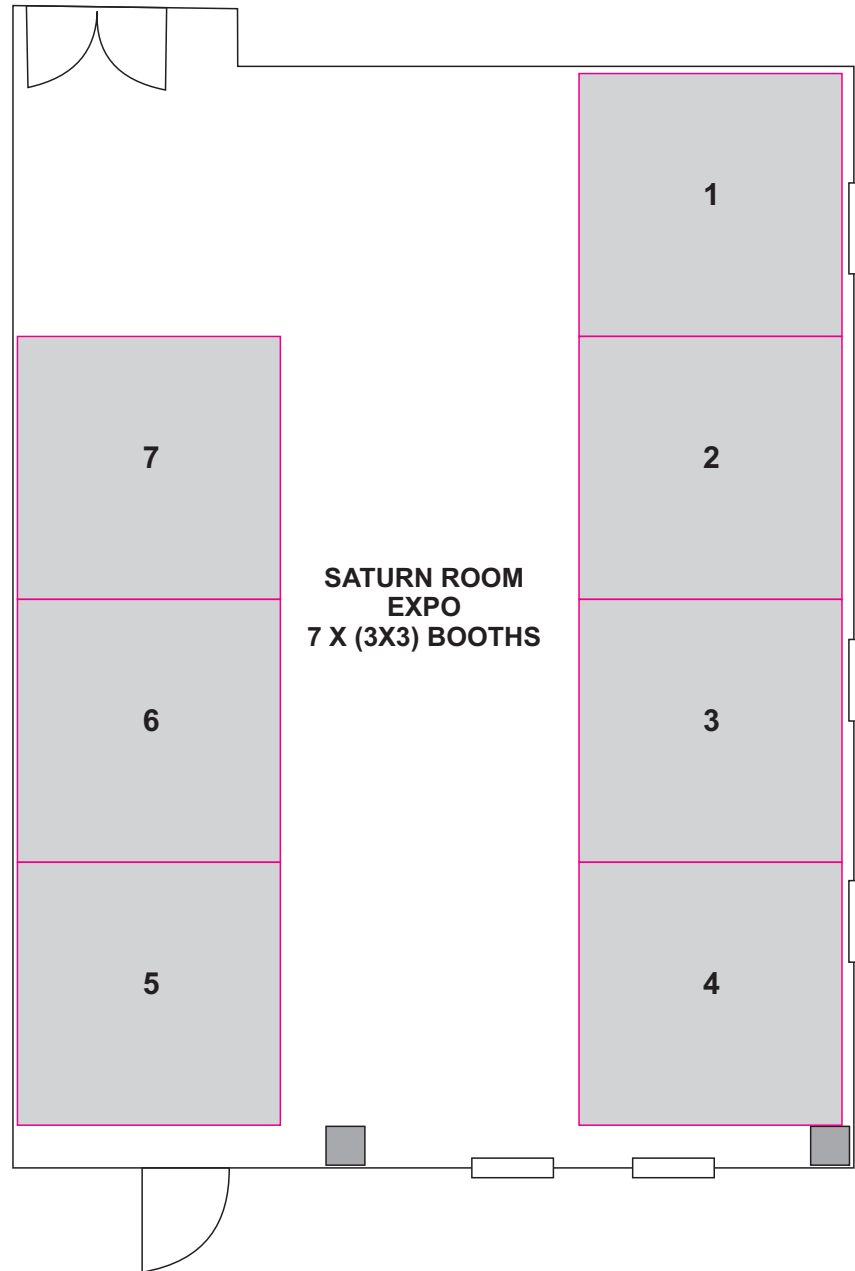

# SAMDEX EXPO 23 - 24 OCTOBER 2023

UNIVERSE ROOM  
COSMOS EXPO / GALACTIC PLENARY

# SAMDEX EXPO 23 - 24 OCTOBER 2023

UNIVERSE ROOM  
COSMOS EXPO / GALACTIC PLENARY

**SATURN**  
121 Sqm  
12,4 x 9,5