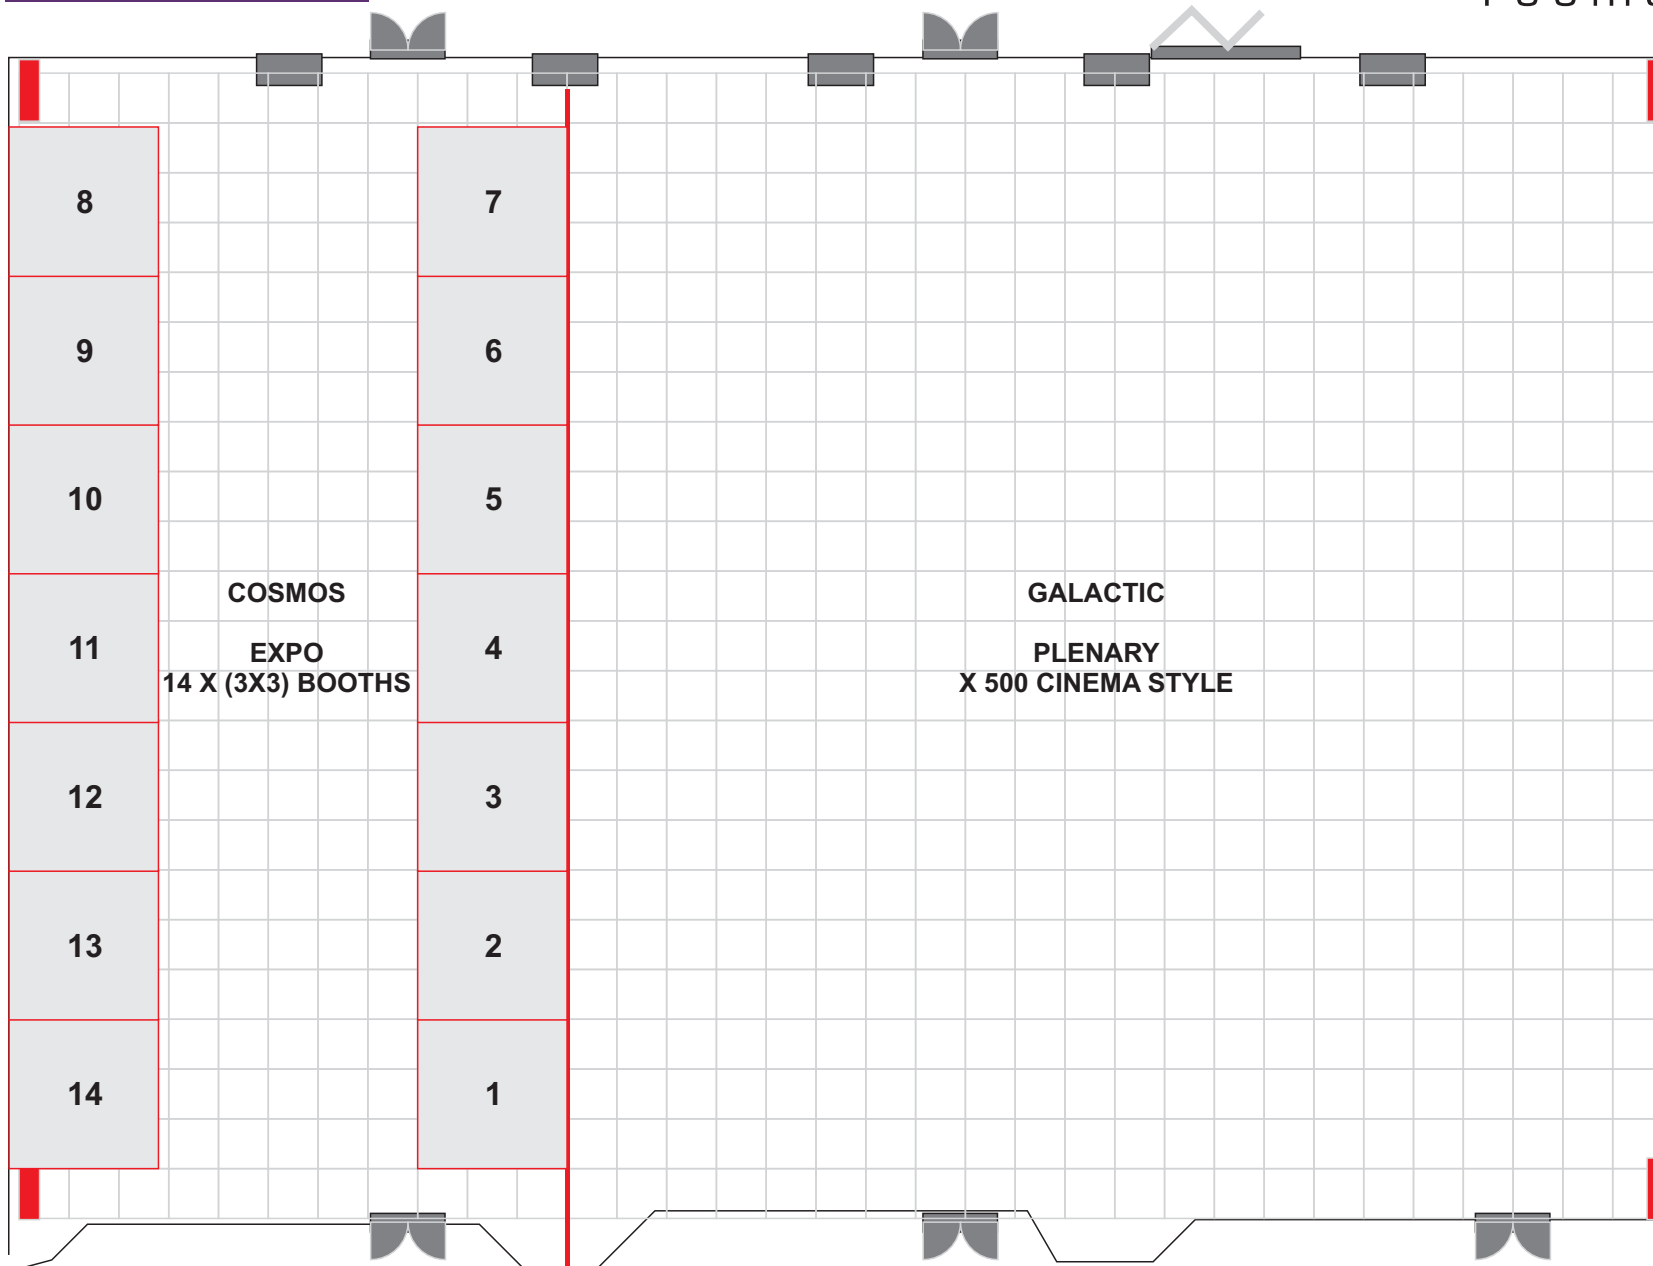

# SAMDEX EXPO 23 - 24 OCTOBER 2023

UNIVERSE ROOM  
COSMOS EXPO / GALACTIC PLENARY

# SAMDEX EXPO 23 - 24 OCTOBER 2023

UNIVERSE ROOM  
COSMOS EXPO / GALACTIC PLENARY

**SATURN**  
121 Sqm  
12,4 x 9,5